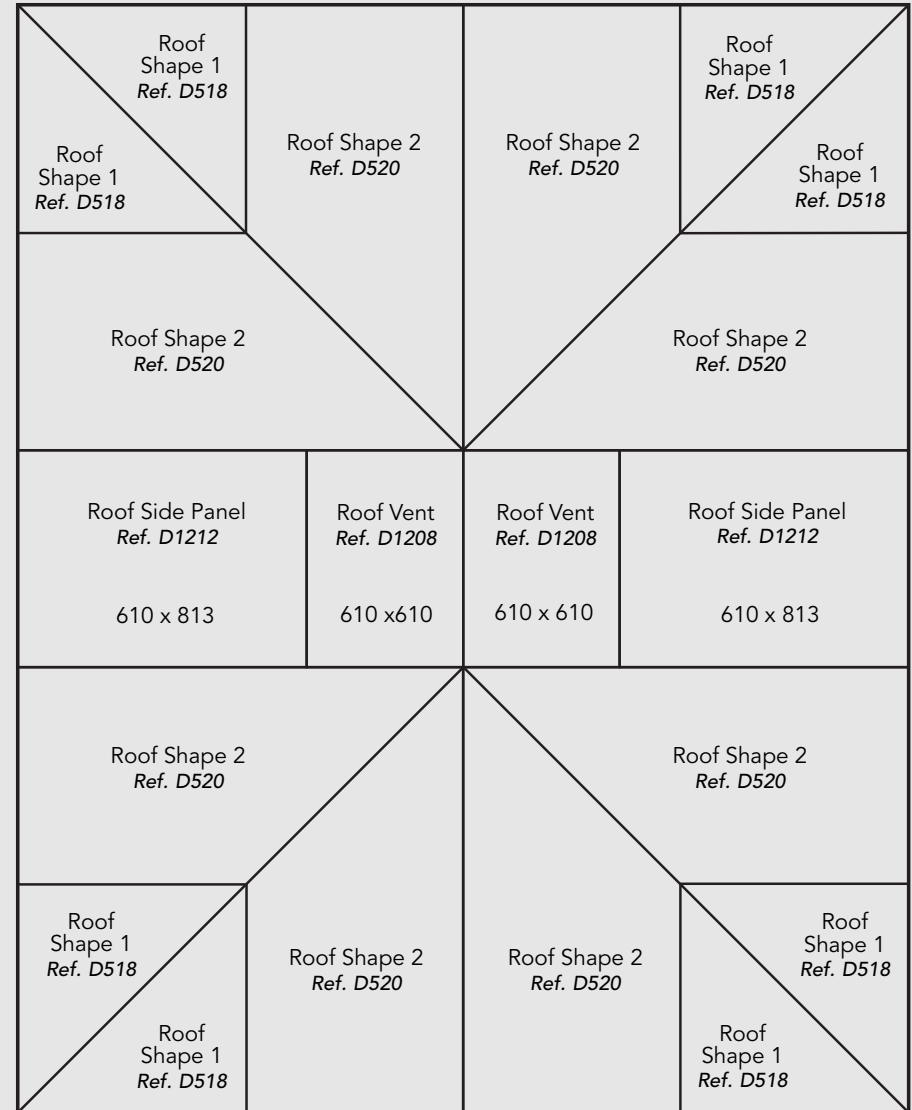

RIVIERA – GLAZING PLANS – 4mm TOUGHENED GLASS ONLY

10' MODEL

Measurements in mm.

These sizes and reference numbers are common to both the 10' and 12' models.

The 12' roof glazing plan is on the next page.

Door End

RIVIERA – GLAZING PLANS – 4mm TOUGHENED GLASS ONLY

12' MODEL

Measurements in mm.