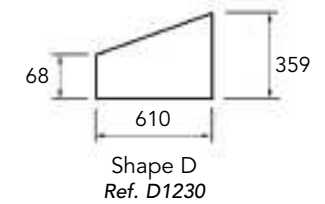

## REGENT

Plain End

6ft Glazing plan

Side/Roof

Door End

Measurements in mm.

TOUGHENED GLASS ONLY 4mm