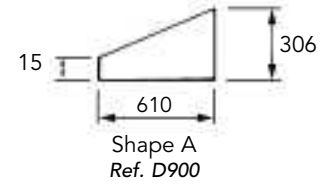

## REGENT

Plain End

6ft Glazing plan

Side/Roof

Door End

Measurements in mm.

TOUGHENED GLASS ONLY 4mm