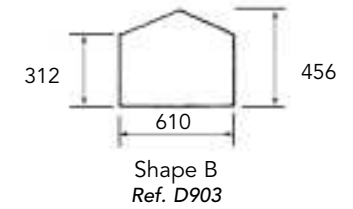

## REGENT

Plain End

6ft Glazing plan

Side/Roof

Door End

Measurements in mm.

TOUGHENED GLASS ONLY 4mm