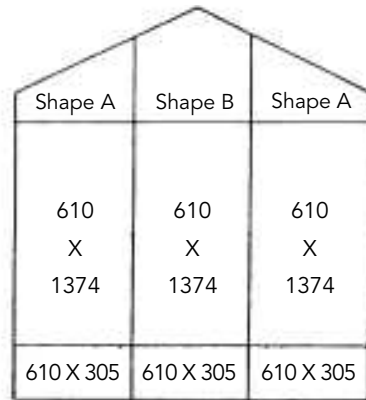

## REGENT

Plain End

6ft Glazing plan

Side/Roof

Door End

Measurements in mm.

TOUGHENED GLASS ONLY 4mm