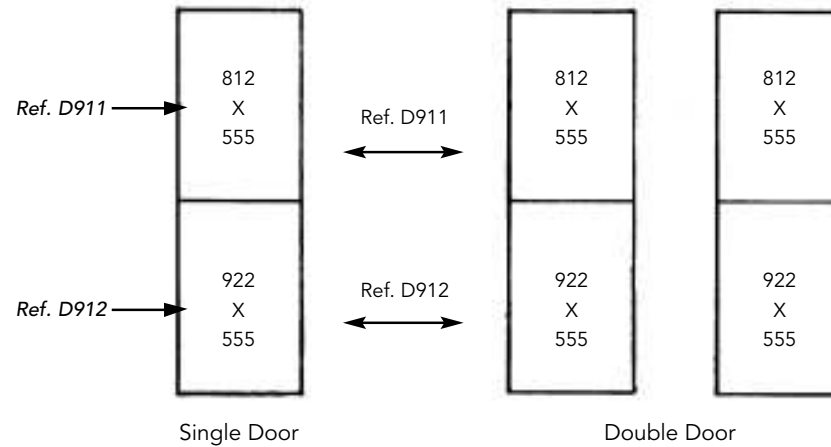

# Glazing Plans

## REGENT

Plain End

6ft Glazing plan

Side/Roof

Door End

Measurements in mm.

TOUGHENED GLASS ONLY 4mm