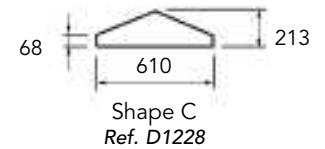

## REGENT

Plain End

6ft Glazing plan

Side/Roof

Door End

Measurements in mm.

TOUGHENED GLASS ONLY 4mm