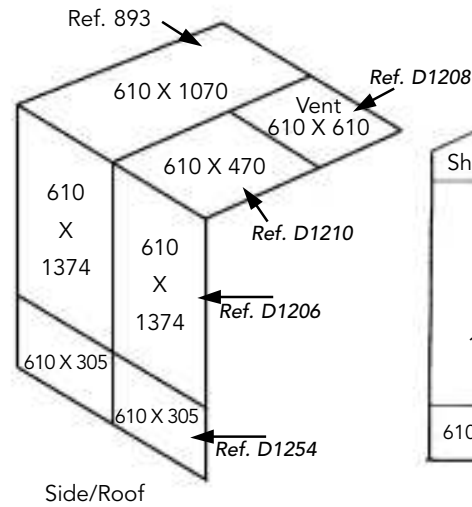

## REGENT

Plain End

6ft Glazing plan

Side/Roof

Door End

Measurements in mm.

TOUGHENED GLASS ONLY 4mm