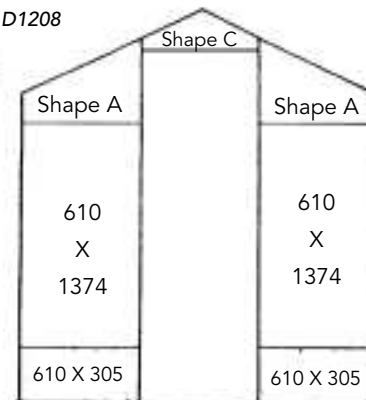

## REGENT

Plain End

6ft Glazing plan

Side/Roof

Door End

Measurements in mm.

TOUGHENED GLASS ONLY 4mm